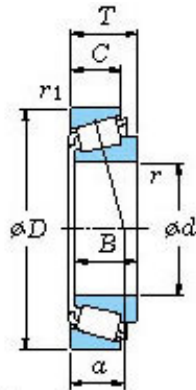

## 2202 E-2RS1 Self-aligning Ball Bearing 15x35x14mm

Bearing No. 03062/162

■ Mounting dimensions

03062/162 Bearing 2D drawings and 3D CAD models

Bearing No.	03062/162
d	15.875
D	41.275
T	14.288
B	14.681
r(min)	1.2
r1(min)	2.0
Cr	27.3
C0r	20.5
Cu	2.85
Grease lub.	11000
Oil lub.	14000
C	11.112
a	9.3 mm
da	21.5
db	20.0
Da	34.0
Db	37.5
ra(max)	1.2
rb(max)	2.0
e	0.31
Y1	1.93
Y0	1.06
(Refer.) Mass(kg)	0.095