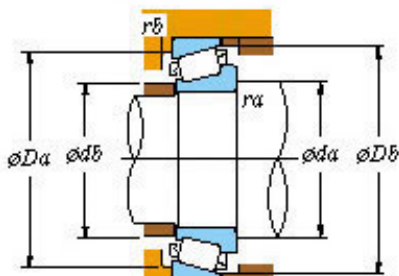

## 2202 E-2RS1 Self-aligning Ball Bearing 15x35x14mm

Bearing No. 03062/162

■ Mounting dimensions

03062/162 Bearing 2D drawings and 3D CAD models

Bearing No.	03062/162
d	15.875
D	41.275
T	14.288
B	14.681
r(min)	1.2
r1(min)	2.0
Cr	27.3
C0r	20.5
Cu	2.85
Grease lub.	11000
Oil lub.	14000
C	11.112
a	9.3 mm
da	21.5
db	20.0
Da	34.0
Db	37.5
ra(max)	1.2
rb(max)	2.0
e	0.31
Y1	1.93
Y0	1.06
(Refer.) Mass(kg)	0.095